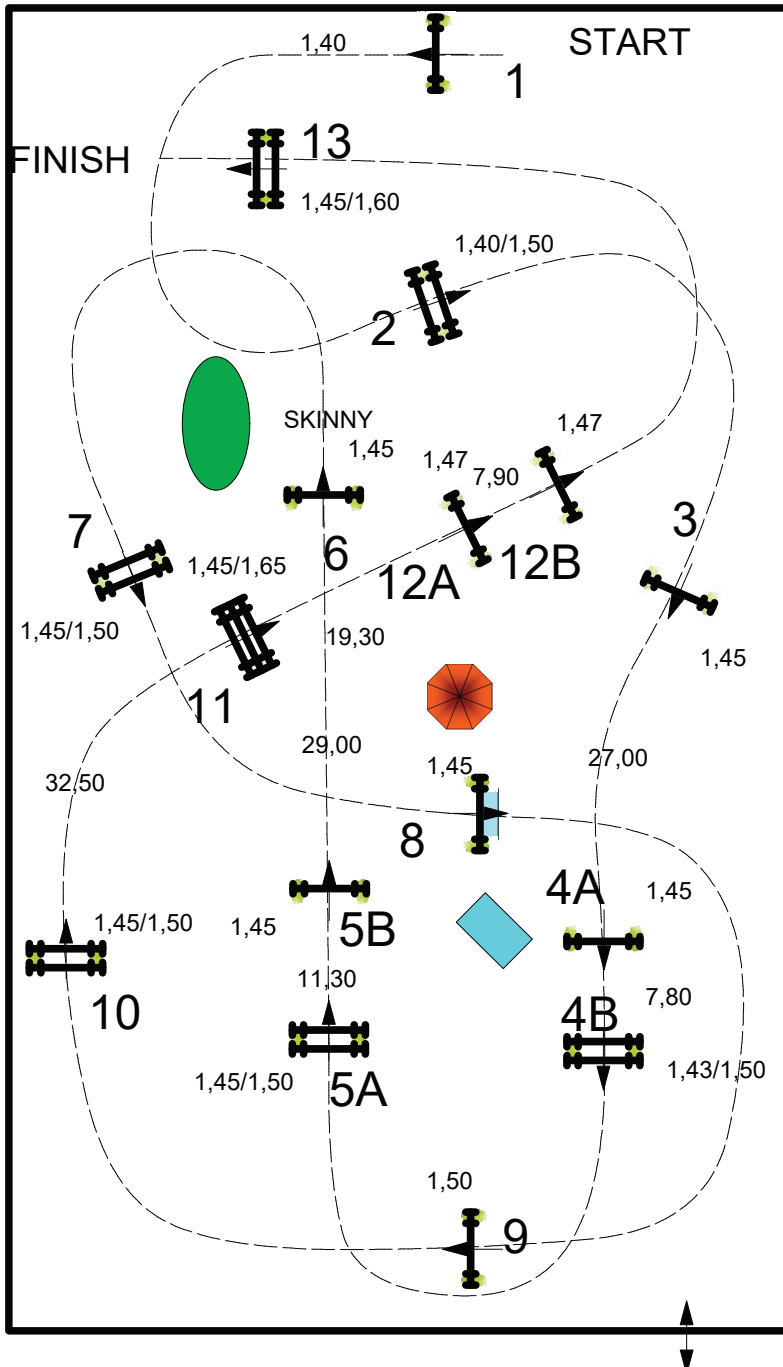

WELLS FARGO GRAND PRIX RING

1 - \$40,000 Wells Fargo Private Bank Grand Prix

- FEI RG / ART:

- HEIGHT:

- SPEED: 350m/min

- FIRST ROUND: 1-13

- DISTANCE: 510

- TIME ALLOWED: 88 sec

- JUMP OFF: 4A,10,12A,12B,1,7,8,9

- J/O DISTANCE: 300m

- J/O TIME ALLOWED: 52 sec

WORLDWIDE
EQUESTRIAN SOLUTIONS

Course Designer: Oscar Seberon

Dallas, Texas

www.worldwideequestrian.com